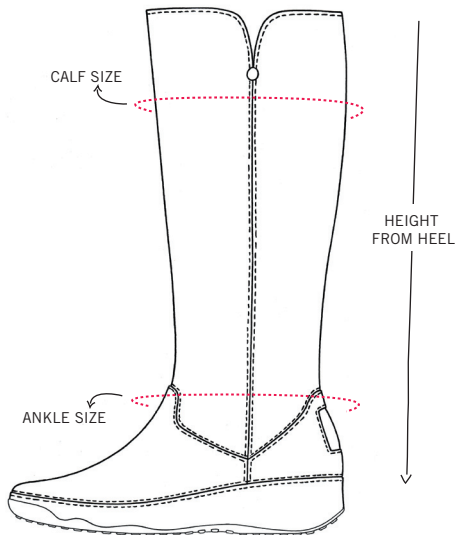

WOMEN'S AW'10 BOOT SIZING CHART

TALL FF SUPERBOOT™

(SUEDE, LEATHER)

SIZE	3 UK 5 US	4 UK 6 US	5 UK 7 US	6 UK 8 US	7 UK 9 US	8 UK 10 US	9 UK 11 US
CALF SIZE	407MM	413MM	419MM	425MM	431MM	360MM	437MM
ANKLE SIZE	300MM	305MM	310MM	315MM	320MM	330MM	325MM
HEIGHT FROM HEEL	393MM	397MM	401MM	405MM	409MM	413MM	417MM

SHORT FF SUPERBOOT™

(SUEDE, LEATHER)

SIZE	3 UK 5 US	4 UK 6 US	5 UK 7 US	6 UK 8 US	7 UK 9 US	8 UK 10 US	9 UK 11 US
CALF SIZE	335MM	340MM	345MM	350MM	355MM	360MM	365MM
ANKLE SIZE	305MM	310MM	315MM	320MM	325MM	330MM	335MM
HEIGHT FROM HEEL	158MM	163MM	168MM	173MM	178MM	183MM	188MM

TALL MUKLUK

(SHEARLING)

SIZE	3 UK 5 US	4 UK 6 US	5 UK 7 US	6 UK 8 US	7 UK 9 US	8 UK 10 US	9 UK 11 US
CALF SIZE	427MM	433MM	439MM	370MM	448MM	451MM	463MM
ANKLE SIZE	345MM	350MM	355MM	360MM	370MM	365MM	375MM
HEIGHT FROM HEEL	232MM	238MM	244MM	350MM	256MM	262MM	268MM

MUKLUK

(SHEARLING)

SIZE	3 UK 5 US	4 UK 6 US	5 UK 7 US	6 UK 8 US	7 UK 9 US	8 UK 10 US	9 UK 11 US
CALF SIZE	355MM	360MM	365MM	370MM	375MM	380MM	385MM
ANKLE SIZE	350MM	355MM	360MM	365MM	370MM	375MM	380MM
HEIGHT FROM HEEL	94MM	97MM	100MM	103MM	106MM	109MM	112MM