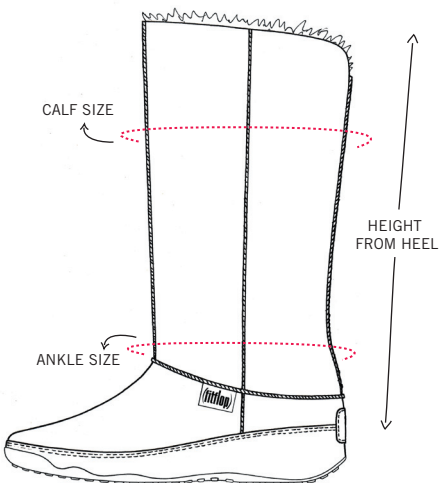

WOMEN'S AW'10 BOOT SIZING CHART

TALL FF SUPERBOOT™

(SUEDE, LEATHER)

SIZE	3 UK 5 US	4 UK 6 US	5 UK 7 US	6 UK 8 US	7 UK 9 US	8 UK 10 US	9 UK 11 US
CALF SIZE	407MM	413MM	419MM	425MM	431MM	360MM	437MM
ANKLE SIZE	300MM	305MM	310MM	315MM	320MM	330MM	325MM
HEIGHT FROM HEEL	393MM	397MM	401MM	405MM	409MM	413MM	417MM

SHORT FF SUPERBOOT™

(SUEDE, LEATHER)

SIZE	3 UK 5 US	4 UK 6 US	5 UK 7 US	6 UK 8 US	7 UK 9 US	8 UK 10 US	9 UK 11 US
CALF SIZE	335MM	340MM	345MM	350MM	355MM	360MM	365MM
ANKLE SIZE	305MM	310MM	315MM	320MM	325MM	330MM	335MM
HEIGHT FROM HEEL	158MM	163MM	168MM	173MM	178MM	183MM	188MM

TALL MUKLUK

(SHEARLING)

SIZE	3 UK 5 US	4 UK 6 US	5 UK 7 US	6 UK 8 US	7 UK 9 US	8 UK 10 US	9 UK 11 US
CALF SIZE	427MM	433MM	439MM	370MM	448MM	451MM	463MM
ANKLE SIZE	345MM	350MM	355MM	360MM	370MM	365MM	375MM
HEIGHT FROM HEEL	232MM	238MM	244MM	350MM	256MM	262MM	268MM

MUKLUK

(SHEARLING)

SIZE	3 UK 5 US	4 UK 6 US	5 UK 7 US	6 UK 8 US	7 UK 9 US	8 UK 10 US	9 UK 11 US
CALF SIZE	355MM	360MM	365MM	370MM	375MM	380MM	385MM
ANKLE SIZE	350MM	355MM	360MM	365MM	370MM	375MM	380MM
HEIGHT FROM HEEL	94MM	97MM	100MM	103MM	106MM	109MM	112MM