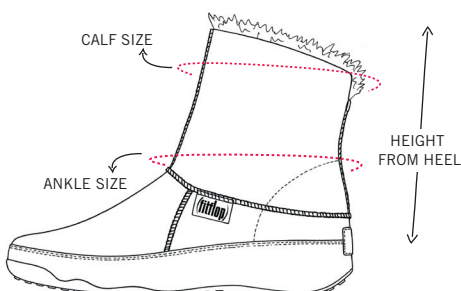

WOMEN'S AW'10 BOOT SIZING CHART

TALL FF SUPERBOOT™

(SUEDE, LEATHER)

SIZE	3 UK 5 US	4 UK 6 US	5 UK 7 US	6 UK 8 US	7 UK 9 US	8 UK 10 US	9 UK 11 US
CALF SIZE	407MM	413MM	419MM	425MM	431MM	360MM	437MM
ANKLE SIZE	300MM	305MM	310MM	315MM	320MM	330MM	325MM
HEIGHT FROM HEEL	393MM	397MM	401MM	405MM	409MM	413MM	417MM

SHORT FF SUPERBOOT™

(SUEDE, LEATHER)

SIZE	3 UK 5 US	4 UK 6 US	5 UK 7 US	6 UK 8 US	7 UK 9 US	8 UK 10 US	9 UK 11 US
CALF SIZE	335MM	340MM	345MM	350MM	355MM	360MM	365MM
ANKLE SIZE	305MM	310MM	315MM	320MM	325MM	330MM	335MM
HEIGHT FROM HEEL	158MM	163MM	168MM	173MM	178MM	183MM	188MM

TALL MUKLUK

(SHEARLING)

SIZE	3 UK 5 US	4 UK 6 US	5 UK 7 US	6 UK 8 US	7 UK 9 US	8 UK 10 US	9 UK 11 US
CALF SIZE	427MM	433MM	439MM	370MM	448MM	451MM	463MM
ANKLE SIZE	345MM	350MM	355MM	360MM	370MM	365MM	375MM
HEIGHT FROM HEEL	232MM	238MM	244MM	350MM	256MM	262MM	268MM

MUKLUK

(SHEARLING)

SIZE	3 UK 5 US	4 UK 6 US	5 UK 7 US	6 UK 8 US	7 UK 9 US	8 UK 10 US	9 UK 11 US
CALF SIZE	355MM	360MM	365MM	370MM	375MM	380MM	385MM
ANKLE SIZE	350MM	355MM	360MM	365MM	370MM	375MM	380MM
HEIGHT FROM HEEL	94MM	97MM	100MM	103MM	106MM	109MM	112MM