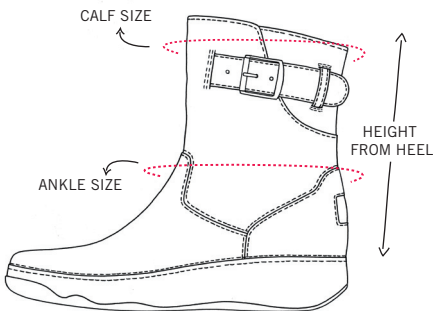

WOMEN'S AW'10 BOOT SIZING CHART

TALL FF SUPERBOOT™

(SUEDE, LEATHER)

SIZE	3 UK 5 US	4 UK 6 US	5 UK 7 US	6 UK 8 US	7 UK 9 US	8 UK 10 US	9 UK 11 US
CALF SIZE	407MM	413MM	419MM	425MM	431MM	360MM	437MM
ANKLE SIZE	300MM	305MM	310MM	315MM	320MM	330MM	325MM
HEIGHT FROM HEEL	393MM	397MM	401MM	405MM	409MM	413MM	417MM

SHORT FF SUPERBOOT™

(SUEDE, LEATHER)

SIZE	3 UK 5 US	4 UK 6 US	5 UK 7 US	6 UK 8 US	7 UK 9 US	8 UK 10 US	9 UK 11 US
CALF SIZE	335MM	340MM	345MM	350MM	355MM	360MM	365MM
ANKLE SIZE	305MM	310MM	315MM	320MM	325MM	330MM	335MM
HEIGHT FROM HEEL	158MM	163MM	168MM	173MM	178MM	183MM	188MM

TALL MUKLUK

(SHEARLING)

SIZE	3 UK 5 US	4 UK 6 US	5 UK 7 US	6 UK 8 US	7 UK 9 US	8 UK 10 US	9 UK 11 US
CALF SIZE	427MM	433MM	439MM	370MM	448MM	451MM	463MM
ANKLE SIZE	345MM	350MM	355MM	360MM	370MM	365MM	375MM
HEIGHT FROM HEEL	232MM	238MM	244MM	350MM	256MM	262MM	268MM

MUKLUK

(SHEARLING)

SIZE	3 UK 5 US	4 UK 6 US	5 UK 7 US	6 UK 8 US	7 UK 9 US	8 UK 10 US	9 UK 11 US
CALF SIZE	355MM	360MM	365MM	370MM	375MM	380MM	385MM
ANKLE SIZE	350MM	355MM	360MM	365MM	370MM	375MM	380MM
HEIGHT FROM HEEL	94MM	97MM	100MM	103MM	106MM	109MM	112MM